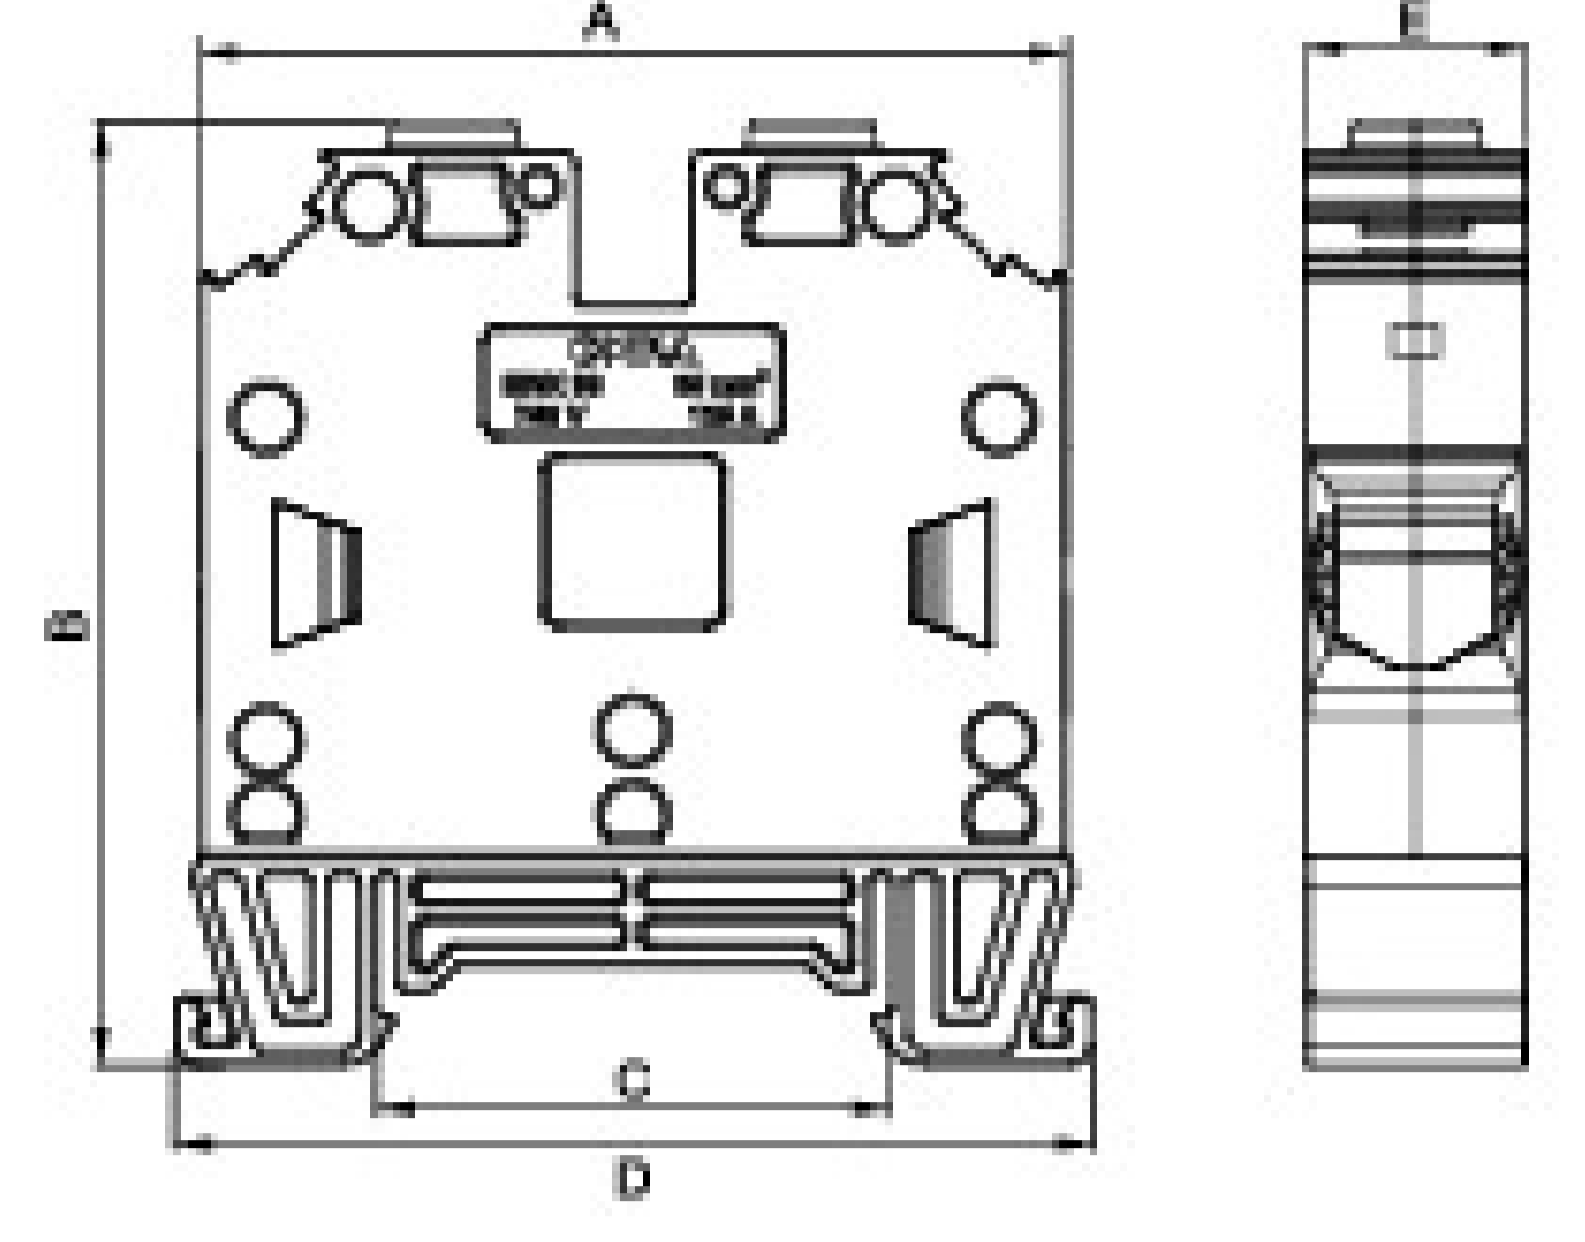

### MRK 35mm<sup>2</sup> SCREW CONNECTION RAIL TERMINAL BLOCK (HIGH)

**Product code:**  
Product code: 1062

<https://onka.com.tr/mrk-35mm2-screw-connection-rail-terminal-block>

### Dimensions

Dimensions (mm)	
A	58
B	63.2
C	34.5
D	61.2
E	15

### Materials

Body	PA6.6
Bridge	Copper
Contact	CK45 Steel
Screw	Steel
Temperature	-40°C,+140°C
Cable Strip L.	18mm
Torque	2,0Nm
Data	TSE/CE
Voltage	750V
Current	125A
Section	35mm <sup>2</sup>
Norm	EN-60947-7-1

### Cross

Order No	Section	Pcs.
2266	35/2	50
2267	35/3	40
2268	35/4	40
2269	35/5	25
2274	35/10	10